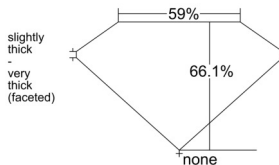

GIA®

FACSIMILE

GIA REPORT 6535306394

Verify this report at GIA.edu

GIA NATURAL DIAMOND DOSSIER®

September 04, 2025
GIA Report Number 6535306394
Shape and Cutting Style ..... Pear Brilliant
Measurements ..... 7.47 x 5.17 x 3.42 mm

GRADING RESULTS

Carat Weight ..... 0.81 carat
Color Grade ..... G
Clarity Grade VS2

ADDITIONAL GRADING INFORMATION

Polish ..... Very Good
Symmetry ..... Excellent
Fluorescence ..... Faint
Clarity Characteristics ..... Crystal
Inscription(s): GIA 6535306394

PROPORTIONS

Profile not to actual proportions

GRADING SCALES

GIA COLOR SCALE		GIA CLARITY SCALE		
NEAR COLORLESS	D	VERY VERY SLIGHTLY INCLUDED	FLAWLESS	
	E		INTERNALLY FLAWLESS	
	F	VERY SLIGHTLY INCLUDED	VVS₁	
	G		VVS₂	
	H		VS₁	
	FAINT	I	SLIGHTLY INCLUDED	VS₂
		J		SI₁
		K	INCLUDED	SI₂
		L		I₁
		M		I₂
LIGHT		N	INCLUDED	I₃
		O		
		P		
	Q			
	R			
	S			
T				
U				
V				
W				
X				
Y				
Z