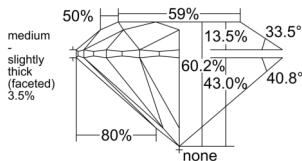

GIA®

FACSIMILE

GIA REPORT 6535314188

Verify this report at GIA.edu

GIA NATURAL DIAMOND DOSSIER®

September 04, 2025
GIA Report Number 6535314188
Shape and Cutting Style ..... Round Brilliant
Measurements ..... 4.63 - 4.66 x 2.80 mm

GRADING RESULTS

Carat Weight ..... 0.37 carat
Color Grade ..... F
Clarity Grade VS1
Cut Grade ..... Excellent

ADDITIONAL GRADING INFORMATION

Polish ..... Excellent
Symmetry ..... Excellent
Fluorescence ..... None
Clarity Characteristics ..... Feather, Cloud
Inscription(s): GIA 6535314188

PROPORTIONS

Profile to actual proportions

GRADING SCALES

GIA COLOR SCALE	GIA CLARITY SCALE	GIA CUT SCALE	
D	FLAWLESS	EXCELLENT	
E	INTERNALLY FLAWLESS		
F		VVS₁	VERY GOOD
G	VVS₂		
H	VS₁	GOOD	
I	VS₂		
J	SI₁	FAIR	
K	SI₂		
L	I₁	POOR	
M			
N			
O	I₂		
P			
Q			
R	I₃		
S			
T			
U			
V			
W			
X			
Y			
Z