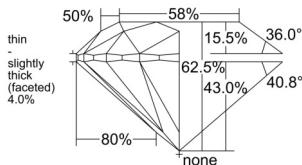

GIA®

FACSIMILE

GIA REPORT 6535317557

Verify this report at GIA.edu

GIA NATURAL DIAMOND DOSSIER®

September 06, 2025
GIA Report Number 6535317557
Shape and Cutting Style ..... Round Brilliant
Measurements ..... 5.88 - 5.91 x 3.68 mm

GRADING RESULTS

Carat Weight ..... 0.80 carat
Color Grade ..... D
Clarity Grade VS1
Cut Grade ..... Excellent

ADDITIONAL GRADING INFORMATION

Polish ..... Excellent
Symmetry ..... Excellent
Fluorescence ..... None
Clarity Characteristics ..... Indented Natural, Pinpoint
Inscription(s): GIA 6535317557

PROPORTIONS

Profile to actual proportions