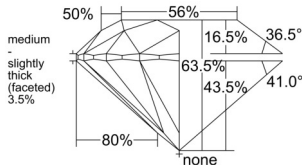

GIA®

FACSIMILE

GIA REPORT 6535328695

Verify this report at GIA.edu

GIA NATURAL DIAMOND DOSSIER®

September 06, 2025
GIA Report Number 6535328695
Shape and Cutting Style ..... Round Brilliant
Measurements ..... 4.84 - 4.87 x 3.09 mm

GRADING RESULTS

Carat Weight ..... 0.45 carat
Color Grade ..... F
Clarity Grade VS1
Cut Grade ..... Excellent

ADDITIONAL GRADING INFORMATION

Polish ..... Excellent
Symmetry ..... Excellent
Fluorescence ..... None
Clarity Characteristics ..... Cloud, Needle, Pinpoint
Inscription(s): GIA 6535328695

PROPORTIONS

GRADING SCALES

GIA COLOR SCALE	GIA CLARITY SCALE	GIA CUT SCALE
COLOURLESS D	FLAWLESS	EXCELLENT
E	INTERNALLY FLAWLESS	
F	VVS₁	VERY GOOD
G		
H	VVS₂	GOOD
I	VS₁	
J	VS₂	FAIR
K	SI₁	
L	SI₂	POOR
M	I₁	
N	I₂	
O	I₃	
P		
Q		
R		
S		
T		
U		
V		
W		
X		
Y		
Z