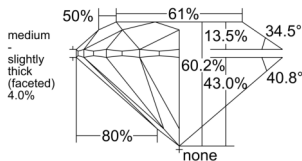

GIA®

FACSIMILE

GIA REPORT 6535333781

Verify this report at GIA.edu

GIA NATURAL DIAMOND DOSSIER®

September 06, 2025
GIA Report Number 6535333781
Shape and Cutting Style ..... Round Brilliant
Measurements ..... 4.80 - 4.82 x 2.90 mm

GRADING RESULTS

Carat Weight ..... 0.41 carat
Color Grade ..... F
Clarity Grade VVS1
Cut Grade ..... Excellent

ADDITIONAL GRADING INFORMATION

Polish ..... Excellent
Symmetry ..... Excellent
Fluorescence ..... None
Clarity Characteristics ..... Pinpoint
Inscription(s): GIA 6535333781

PROPORTIONS

Profile to actual proportions