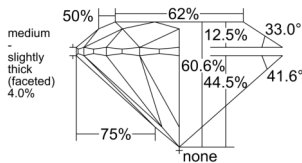

GIA®

FACSIMILE

GIA REPORT 6535334569

Verify this report at GIA.edu

GIA NATURAL DIAMOND DOSSIER®

September 05, 2025
GIA Report Number 6535334569
Shape and Cutting Style ..... Round Brilliant
Measurements ..... 4.49 - 4.52 x 2.73 mm

GRADING RESULTS

Carat Weight ..... 0.34 carat
Color Grade ..... G
Clarity Grade VS1
Cut Grade ..... Excellent

ADDITIONAL GRADING INFORMATION

Polish ..... Excellent
Symmetry ..... Excellent
Fluorescence ..... None
Clarity Characteristics ..... Feather, Cloud
Inscription(s): GIA 6535334569

PROPORTIONS

Profile to actual proportions

GRADING SCALES

GIA COLOR SCALE

COLORESS	D
	E
	F
	G
	H
	I
	J
NEAR COLORESS	K
	L
FANIT	M
	N
	O
	P
VERY LIGHT	Q
	R
	S
	T
	U
	V
	W
	X
	Y
LIGHT	Z

GIA CLARITY SCALE

FLAWLESS	VERY VERY SLIGHTLY INCLUDED	VS₁	VS₂	SL₁	SL₂	I₁	I₂	I₃	
									VERY SLIGHTLY INCLUDED
INTERNALLY FLAWLESS									

GIA CUT SCALE

EXCELLENT
VERY GOOD
GOOD
FAIR
POOR