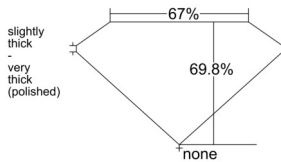

GIA®

FACSIMILE

GIA REPORT 6535347925

Verify this report at GIA.edu

GIA NATURAL DIAMOND DOSSIER®

September 09, 2025
GIA Report Number 6535347925
Shape and Cutting Style ..... **Cut-Cornered Rectangular Modified Brilliant**
Measurements ..... 4.93 x 3.96 x 2.77 mm

GRADING RESULTS

Carat Weight ..... 0.50 carat
Color Grade ..... E
Clarity Grade VS1

ADDITIONAL GRADING INFORMATION

Polish ..... Excellent
Symmetry ..... Very Good
Fluorescence ..... None
Clarity Characteristics ..... Crystal
Inscription(s): GIA 6535347925

PROPORTIONS

Profile not to actual proportions

GRADING SCALES

GIA COLOR SCALE		GIA CLARITY SCALE			
COLORLESS	D	VERY VERY SLIGHTLY INCLUDED	FLAWLESS		
	E		INTERNALLY FLAWLESS		
	F	VERY SLIGHTLY INCLUDED	VS₁		
	G		VS₂		
	H		VS₁		
	NEAR COLORLESS	I	SLIGHTLY INCLUDED	SI₁	
		J		SI₂	
		FAINT	K	INCLUDED	I₁
			L		I₂
			M		I₃
N					
VERT LIGHT	O				
	P				
	Q				
	R				
	LIGHT	S			
		T			
		U			
		V			
W					
X					
Y					
Z