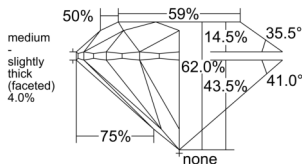

GIA®

FACSIMILE

GIA REPORT 6535364520

Verify this report at GIA.edu

GIA NATURAL DIAMOND DOSSIER®

September 10, 2025
GIA Report Number 6535364520
Shape and Cutting Style ..... Round Brilliant
Measurements ..... 5.91 - 5.96 x 3.68 mm

GRADING RESULTS

Carat Weight ..... 0.81 carat
Color Grade ..... G
Clarity Grade VS1
Cut Grade ..... Excellent

ADDITIONAL GRADING INFORMATION

Polish ..... Excellent
Symmetry ..... Excellent
Fluorescence ..... Medium Blue
Clarity Characteristics ..... Crystal, Needle, Pinpoint, Cloud
Inscription(s): GIA 6535364520

PROPORTIONS

GRADING SCALES

GIA COLOR SCALE	GIA CLARITY SCALE	GIA CUT SCALE	
D	FLAWLESS	EXCELLENT	
E	INTERNALLY FLAWLESS		
F		VVS₁	VERY GOOD
G	VVS₂		
H	VS₁	GOOD	
I	VS₂		
J	SI₁	FAIR	
K	SI₂		
L	I₁	POOR	
M			
N			
O	I₂		
P			
Q	I₃		
R			
S			
T			
U			
V			
W			
X			
Y			
Z