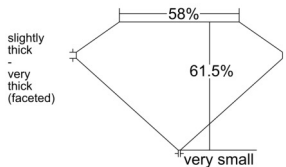

GIA®

FACSIMILE

GIA REPORT 6535385092

Verify this report at GIA.edu

GIA NATURAL DIAMOND DOSSIER®

September 12, 2025
GIA Report Number 6535385092
Shape and Cutting Style ..... Heart Brilliant
Measurements ..... 5.09 x 6.10 x 3.75 mm

GRADING RESULTS

Carat Weight ..... 0.70 carat
Color Grade ..... F
Clarity Grade VS1

ADDITIONAL GRADING INFORMATION

Polish ..... Excellent
Symmetry ..... Very Good
Fluorescence ..... Faint
Clarity Characteristics.... Crystal, Cloud, Needle, Indented Natural
Inscription(s): GIA 6535385092

PROPORTIONS

Profile not to actual proportions

GRADING SCALES

GIA COLOR SCALE		GIA CLARITY SCALE			
COLORLESS	D	VERY VERY SLIGHTLY INCLUDED	FLAWLESS		
	E		INTERNALLY FLAWLESS		
	F		VVS₁		
	NEAR COLORLESS	G	VVS₂		
		H	VERY SLIGHTLY INCLUDED	VS₁	
		I		VS₂	
		FAINT	J	SLIGHTLY INCLUDED	SI₁
	K		SI₂		
	L		INCLUDED		I₁
	M			I₂	
N	I₃				
LIGHT	O				
	P				
	Q				
	R				
	S				
	T				
	U				
V					
W					
X					
Y					
Z