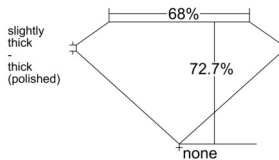

GIA®

FACSIMILE

GIA REPORT 6535399150

Verify this report at GIA.edu

GIA NATURAL DIAMOND DOSSIER®

September 12, 2025
GIA Report Number 6535399150
Shape and Cutting Style ..... **Square Modified Brilliant**
Measurements ..... 4.32 x 4.28 x 3.11 mm

GRADING RESULTS

Carat Weight ..... 0.50 carat
Color Grade ..... K
Clarity Grade VVS1

ADDITIONAL GRADING INFORMATION

Polish ..... Excellent
Symmetry ..... Very Good
Fluorescence ..... Faint
Clarity Characteristics..... **Cloud, Pinpoint, Feather, Cavity**
Inscription(s): GIA 6535399150

PROPORTIONS

Profile not to actual proportions

GRADING SCALES

GIA COLOR SCALE		GIA CLARITY SCALE			
COLORLESS	D	VERY VERY SLIGHTLY INCLUDED	FLAWLESS		
	E		INTERNALLY FLAWLESS		
	F	VERY SLIGHTLY INCLUDED	VVS₁		
	G		VVS₂		
	H		VS₁		
	NEAR COLORLESS	I	SLIGHTLY INCLUDED	VS₂	
		J		SI₁	
		FAINT	K	INCLUDED	SI₂
			L		I₁
			M		I₂
VERT LIGHT	N	INCLUDED	I₃		
	O				
	P				
	Q				
	R				
LIGHT	S				
	T				
	U				
	V				
	W				
X					
Y					
Z