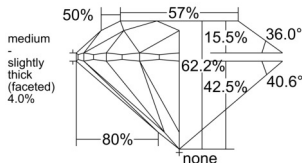

GIA®

FACSIMILE

GIA REPORT 6535402916

Verify this report at GIA.edu

GIA NATURAL DIAMOND DOSSIER®

September 13, 2025
GIA Report Number 6535402916
Shape and Cutting Style ..... Round Brilliant
Measurements ..... 5.05 - 5.07 x 3.15 mm

GRADING RESULTS

Carat Weight ..... 0.50 carat
Color Grade ..... G
Clarity Grade VVS1
Cut Grade ..... Excellent

ADDITIONAL GRADING INFORMATION

Polish ..... Very Good
Symmetry ..... Excellent
Fluorescence ..... None
Clarity Characteristics ..... Feather, Indented Natural
Inscription(s): GIA 6535402916

PROPORTIONS

Profile to actual proportions