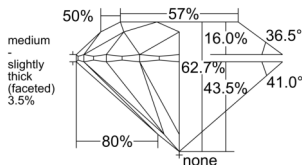

GIA®

FACSIMILE

GIA REPORT 6535404572

Verify this report at GIA.edu

GIA NATURAL DIAMOND DOSSIER®

September 13, 2025
GIA Report Number 6535404572
Shape and Cutting Style ..... Round Brilliant
Measurements ..... 5.19 - 5.23 x 3.27 mm

GRADING RESULTS

Carat Weight ..... 0.55 carat
Color Grade ..... H
Clarity Grade VVS1
Cut Grade ..... Excellent

ADDITIONAL GRADING INFORMATION

Polish ..... Excellent
Symmetry ..... Excellent
Fluorescence ..... None
Clarity Characteristics ..... Cloud, Feather
Inscription(s): GIA 6535404572

PROPORTIONS

Profile to actual proportions

GRADING SCALES

GIA COLOR SCALE

COLORESS	D
	E
	F
	G
	H
	I
	J
NEAR COLORESS	K
	L
FAIN	M
	N
	O
	P
VERY LIGHT	Q
	R
	S
	T
	U
	V
	W
	X
	Y
LIGHT	Z

GIA CLARITY SCALE

VERY VERY SLIGHTLY INCLUDED	FLAWLESS
	INTERNALLY FLAWLESS
VERY SLIGHTLY INCLUDED	VVS₁
	VVS₂
SLIGHTLY INCLUDED	VS₁
	VS₂
INCLUDED	SI₁
	SI₂
	I₁
	I₂
	I₃

GIA CUT SCALE

EXCELLENT
VERY GOOD
GOOD
FAIR
POOR