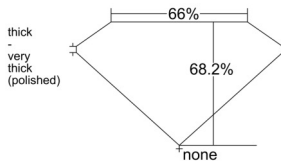

GIA®

FACSIMILE

GIA REPORT 6535405784

Verify this report at GIA.edu

GIA NATURAL DIAMOND DOSSIER®

September 15, 2025
GIA Report Number 6535405784
Shape and Cutting Style ..... **Cut-Cornered Rectangular Modified Brilliant**
Measurements ..... 5.04 x 3.99 x 2.72 mm

GRADING RESULTS

Carat Weight ..... 0.51 carat
Color Grade ..... G
Clarity Grade VS1

ADDITIONAL GRADING INFORMATION

Polish ..... Excellent
Symmetry ..... Excellent
Fluorescence ..... None
Clarity Characteristics ..... Crystal, Cloud, Pinpoint
Inscription(s): GIA 6535405784

PROPORTIONS

Profile not to actual proportions

GRADING SCALES

GIA COLOR SCALE		GIA CLARITY SCALE			
COLORLESS	D	VERY VERY SLIGHTLY INCLUDED	FLAWLESS		
	E		INTERNALLY FLAWLESS		
	F	VERY SLIGHTLY INCLUDED	VVS₁		
	G		VVS₂		
	H		VS₁		
	NEAR COLORLESS	I	SLIGHTLY INCLUDED	VS₂	
		J		SI₁	
		FAINT	K	INCLUDED	SI₂
			L		I₁
			M		I₂
N			I₃		
VERT LIGHT	O	LIGHT			
	P				
	Q				
	R				
	S				
	T				
LIGHT	U				
	V				
	W				
	X				
Y					
Z