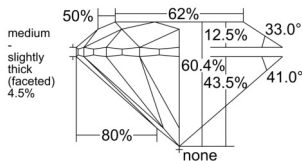

GIA®

FACSIMILE

GIA REPORT 6535424672

Verify this report at GIA.edu

GIA NATURAL DIAMOND DOSSIER®

September 15, 2025
GIA Report Number 6535424672
Shape and Cutting Style ..... Round Brilliant
Measurements ..... 4.94 - 4.98 x 3.00 mm

GRADING RESULTS

Carat Weight ..... 0.46 carat
Color Grade ..... F
Clarity Grade S11
Cut Grade ..... Excellent

ADDITIONAL GRADING INFORMATION

Polish ..... Excellent
Symmetry ..... Very Good
Fluorescence ..... None
Clarity Characteristics ..... Cloud, Feather
Inscription(s): GIA 6535424672

PROPORTIONS

Profile to actual proportions

GRADING SCALES

GIA COLOR SCALE	GIA CLARITY SCALE	GIA CUT SCALE	
D	FLAWLESS	EXCELLENT	
E	INTERNALLY FLAWLESS		
F		VVS₁	VERY GOOD
G	VVS₂		
H	VS₁	GOOD	
I	VS₂		
J	S1₁	FAIR	
K	S1₂		
L	I₁	POOR	
M	I₂		
N	I₃		
O			
P			
Q			
R			
S			
T			
U			
V			
W			
X			
Y			
Z