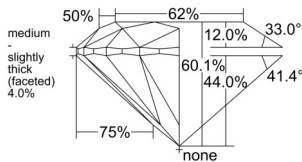

GIA®

FACSIMILE

GIA REPORT 6535427240

Verify this report at GIA.edu

GIA NATURAL DIAMOND DOSSIER®

September 15, 2025
GIA Report Number 6535427240
Shape and Cutting Style ..... Round Brilliant
Measurements ..... 5.35 - 5.38 x 3.22 mm

GRADING RESULTS

Carat Weight ..... 0.57 carat
Color Grade ..... G
Clarity Grade VS1
Cut Grade ..... Excellent

ADDITIONAL GRADING INFORMATION

Polish ..... Excellent
Symmetry ..... Excellent
Fluorescence ..... None
Clarity Characteristics ..... Feather, Cloud, Pinpoint
Inscription(s): GIA 6535427240

PROPORTIONS

Profile to actual proportions

GRADING SCALES

GIA COLOR SCALE	GIA CLARITY SCALE	GIA CUT SCALE	
D	FLAWLESS	EXCELLENT	
E	INTERNALLY FLAWLESS		
F		VVS₁	VERY GOOD
G	VVS₂		
H	VS₁	GOOD	
I	VS₂		
J	SI₁	FAIR	
K	SI₂		
L	I₁	POOR	
M			
N			
O	I₂		
P			
Q			
R	I₃		
S			
T			
U			
V			
W			
X			
Y			
Z