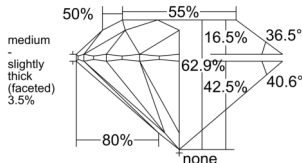

GIA®

FACSIMILE

GIA REPORT 6535428321

Verify this report at GIA.edu

GIA NATURAL DIAMOND DOSSIER®

September 15, 2025
GIA Report Number 6535428321
Shape and Cutting Style ..... Round Brilliant
Measurements ..... 5.27 - 5.30 x 3.33 mm

GRADING RESULTS

Carat Weight ..... 0.57 carat
Color Grade I
Clarity Grade VVS1
Cut Grade ..... Excellent

ADDITIONAL GRADING INFORMATION

Polish ..... Excellent
Symmetry ..... Excellent
Fluorescence ..... Faint
Clarity Characteristics ..... Pinpoint, Feather
Inscription(s): GIA 6535428321

PROPORTIONS

Profile to actual proportions

GRADING SCALES

GIA COLOR SCALE

COLOREDNESS	D
	E
	F
	G
	H
	I
	J
NEAR COLORLESS	K
	L
FAINTE	M
	N
	O
	P
	Q
	R
	S
	T
	U
	V
	W
	X
	Y
LIGHT	Z

GIA CLARITY SCALE

FLAWLESS	VERY VERY SLIGHTLY INCLUDED	VVS₁	
			VVS₂
INTERNALLY FLAWLESS	VERY SLIGHTLY INCLUDED	VS₁	
		VS₂	
SLIGHTLY INCLUDED	INCLUDED	SI₁	
		SI₂	
		I₁	
		I₂	
		I₃	

GIA CUT SCALE

EXCELLENT	VERY GOOD	GOOD	FAIR	POOR