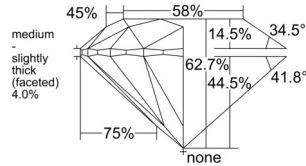

GIA®

FACSIMILE

GIA REPORT 6535428623

Verify this report at GIA.edu

GIA NATURAL DIAMOND DOSSIER®

September 15, 2025
GIA Report Number 6535428623
Shape and Cutting Style ..... Round Brilliant
Measurements ..... 5.18 - 5.22 x 3.27 mm

GRADING RESULTS

Carat Weight ..... 0.54 carat
Color Grade ..... K
Clarity Grade VS1
Cut Grade ..... Excellent

ADDITIONAL GRADING INFORMATION

Polish ..... Excellent
Symmetry ..... Excellent
Fluorescence ..... None
Clarity Characteristics ..... Crystal, Needle, Pinpoint
Inscription(s): GIA 6535428623

PROPORTIONS

Profile to actual proportions