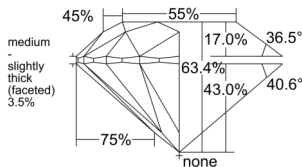

GIA®

FACSIMILE

GIA REPORT 6535429866

Verify this report at GIA.edu

GIA NATURAL DIAMOND DOSSIER®

September 15, 2025
GIA Report Number 6535429866
Shape and Cutting Style ..... Round Brilliant
Measurements ..... 4.98 - 5.05 x 3.18 mm

GRADING RESULTS

Carat Weight ..... 0.50 carat
Color Grade ..... F
Clarity Grade VS1
Cut Grade ..... Excellent

ADDITIONAL GRADING INFORMATION

Polish ..... Excellent
Symmetry ..... Very Good
Fluorescence ..... None
Clarity Characteristics..... Crystal, Feather, Needle, Pinpoint
Inscription(s): GIA 6535429866

PROPORTIONS

Profile to actual proportions