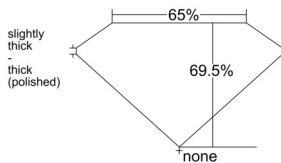

GIA®

FACSIMILE

GIA REPORT 6535430457

Verify this report at GIA.edu

GIA NATURAL DIAMOND DOSSIER®

September 15, 2025
GIA Report Number 6535430457
Shape and Cutting Style ..... **Cut-Cornered Rectangular Modified Brilliant**
Measurements ..... 4.91 x 3.96 x 2.75 mm

GRADING RESULTS

Carat Weight ..... 0.50 carat
Color Grade ..... G
Clarity Grade VS1

ADDITIONAL GRADING INFORMATION

Polish ..... Excellent
Symmetry ..... Very Good
Fluorescence ..... None
Clarity Characteristics ..... Crystal, Pinpoint
Inscription(s): GIA 6535430457

PROPORTIONS

Profile not to actual proportions

GRADING SCALES

GIA COLOR SCALE		GIA CLARITY SCALE		
COLORLESS	D	VERY VERY SLIGHTLY INCLUDED	FLAWLESS	
	E		INTERNALLY FLAWLESS	
	F		VVS₁	
	NEAR COLORLESS	G	VERY SLIGHTLY INCLUDED	VVS₂
		H		VS₁
	FAINT	I	SLIGHTLY INCLUDED	VS₂
		J		SI₁
		K		SI₂
		L		I₁
	VERT LIGHT	M	INCLUDED	I₂
N		I₃		
O				
LIGHT		P		
		Q		
		R