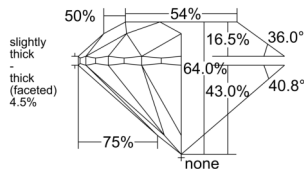

GIA®

FACSIMILE

GIA REPORT 6535433703

Verify this report at GIA.edu

GIA NATURAL DIAMOND DOSSIER®

September 16, 2025
GIA Report Number 6535433703
Shape and Cutting Style ..... Round Brilliant
Measurements ..... 4.99 - 5.02 x 3.21 mm

GRADING RESULTS

Carat Weight ..... 0.50 carat
Color Grade ..... F
Clarity Grade S11
Cut Grade ..... Very Good

ADDITIONAL GRADING INFORMATION

Polish ..... Excellent
Symmetry ..... Good
Fluorescence ..... None
Clarity Characteristics ..... Feather, Crystal
Inscription(s): GIA 6535433703

PROPORTIONS

Profile to actual proportions