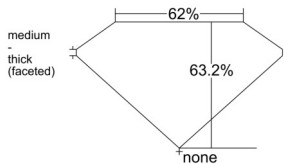

GIA®

FACSIMILE

GIA REPORT 6535437743

Verify this report at GIA.edu

GIA NATURAL DIAMOND DOSSIER®

September 16, 2025
GIA Report Number 6535437743
Shape and Cutting Style ..... Pear Brilliant
Measurements ..... 6.47 x 4.00 x 2.53 mm

GRADING RESULTS

Carat Weight ..... 0.40 carat
Color Grade ..... G
Clarity Grade VS1

ADDITIONAL GRADING INFORMATION

Polish ..... Excellent
Symmetry ..... Very Good
Fluorescence ..... None
Clarity Characteristics ..... Feather, Cloud, Indented Natural
Inscription(s): GIA 6535437743

PROPORTIONS

Profile not to actual proportions

GRADING SCALES

GIA COLOR SCALE		GIA CLARITY SCALE			
COLORLESS	D	VERY VERY SLIGHTLY INCLUDED	FLAWLESS		
	E		INTERNALLY FLAWLESS		
	F	VERY SLIGHTLY INCLUDED	VS₁		
	G		VS₂		
	H		VS₁		
	NEAR COLORLESS	I	SLIGHTLY INCLUDED	VS₂	
		J		SI₁	
		FAINT	K	INCLUDED	SI₂
			L		I₁
			M		I₂
VERT LIGHT	N	INCLUDED	I₃		
	O				
	P				
	Q				
	R				
	S				
LIGHT	T				
	U				
	V				
	W				
	X				
Y					
Z