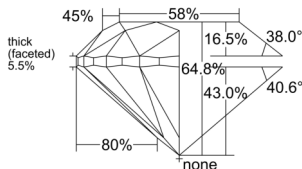

GIA®

FACSIMILE

GIA REPORT 6535443731

Verify this report at GIA.edu

GIA NATURAL DIAMOND DOSSIER®

October 08, 2025
GIA Report Number 6535443731
Shape and Cutting Style ..... Round Brilliant
Measurements ..... 5.50 - 5.53 x 3.57 mm

GRADING RESULTS

Carat Weight ..... 0.70 carat
Color Grade ..... H
Clarity Grade S11
Cut Grade ..... Very Good

ADDITIONAL GRADING INFORMATION

Polish ..... Excellent
Symmetry ..... Excellent
Fluorescence ..... None
Clarity Characteristics ..... Crystal
Inscription(s): GIA 6535443731

PROPORTIONS

Profile to actual proportions