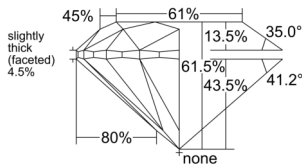

GIA®

FACSIMILE

GIA REPORT 6535448154

Verify this report at GIA.edu

GIA NATURAL DIAMOND DOSSIER®

September 17, 2025
GIA Report Number 6535448154
Shape and Cutting Style ..... Round Brilliant
Measurements ..... 4.72 - 4.76 x 2.92 mm

GRADING RESULTS

Carat Weight ..... 0.41 carat
Color Grade ..... F
Clarity Grade VVS1
Cut Grade ..... Excellent

ADDITIONAL GRADING INFORMATION

Polish ..... Excellent
Symmetry ..... Excellent
Fluorescence ..... Faint
Clarity Characteristics ..... Pinpoint
Inscription(s): GIA 6535448154

PROPORTIONS

Profile to actual proportions