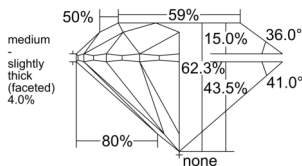

GIA®

FACSIMILE

GIA REPORT 6535451183

Verify this report at GIA.edu

GIA NATURAL DIAMOND DOSSIER®

September 19, 2025
GIA Report Number 6535451183
Shape and Cutting Style ..... Round Brilliant
Measurements ..... 4.68 - 4.69 x 2.92 mm

GRADING RESULTS

Carat Weight ..... 0.40 carat
Color Grade ..... K
Clarity Grade VVS2
Cut Grade ..... Excellent

ADDITIONAL GRADING INFORMATION

Polish ..... Very Good
Symmetry ..... Excellent
Fluorescence ..... Faint
Clarity Characteristics ..... Cloud, Pinpoint, Indented Natural
Inscription(s): GIA 6535451183

PROPORTIONS

GRADING SCALES

GIA COLOR SCALE

COLORESS	D
	E
	F
	G
	H
	I
	J
NEAR COLORESS	K
	L
	M
FAIN	N
	O
	P
	R
	S
	T
	U
	V
	W
	X
	Y
LIGHT	Z

GIA CLARITY SCALE

FLAWLESS	INTERNAL FLAWLESS	
		FLAWLESS
VERY VERY SLIGHTLY INCLUDED	VVS₁	
	VVS₂	
VERY SLIGHTLY INCLUDED	VS₁	
	VS₂	
SLIGHTLY INCLUDED	SI₁	
	SI₂	
INCLUDED	I₁	
	I₂	
	I₃	

GIA CUT SCALE

EXCELLENT
VERY GOOD
GOOD
FAIR
POOR