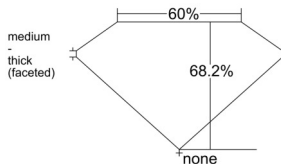

GIA®

FACSIMILE

GIA REPORT 6535466506

Verify this report at GIA.edu

GIA NATURAL DIAMOND DOSSIER®

September 19, 2025
GIA Report Number 6535466506
Shape and Cutting Style ..... Cushion Modified Brilliant
Measurements ..... 5.21 x 5.05 x 3.45 mm

GRADING RESULTS

Carat Weight ..... 0.74 carat
Color Grade ..... D
Clarity Grade VS1

ADDITIONAL GRADING INFORMATION

Polish ..... Excellent
Symmetry ..... Excellent
Fluorescence ..... Strong Blue
Clarity Characteristics ..... Crystal, Feather, Pinpoint
Inscription(s): GIA 6535466506

PROPORTIONS

Profile not to actual proportions

GRADING SCALES

GIA COLOR SCALE		GIA CLARITY SCALE			
COLORLESS	D	VERY VERY SLIGHTLY INCLUDED	FLAWLESS		
	E		INTERNALLY FLAWLESS		
	F	VERY SLIGHTLY INCLUDED	VVS₁		
	G		VVS₂		
	H		VS₁		
	NEAR COLORLESS	I	SLIGHTLY INCLUDED	VS₂	
		J		SI₁	
		FAINT	K	INCLUDED	SI₂
			L		I₁
			M		I₂
VERT LIGHT	N	LIGHT	I₃		
	O				
	P				
	Q				
	R