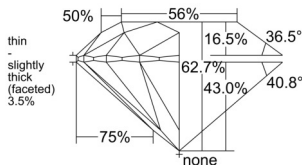

GIA®

FACSIMILE

GIA REPORT 6535487640

Verify this report at GIA.edu

GIA NATURAL DIAMOND DOSSIER®

September 24, 2025
GIA Report Number 6535487640
Shape and Cutting Style ..... Round Brilliant
Measurements ..... 4.06 - 4.09 x 2.55 mm

GRADING RESULTS

Carat Weight ..... 0.26 carat
Color Grade ..... H
Clarity Grade VS1
Cut Grade ..... Excellent

ADDITIONAL GRADING INFORMATION

Polish ..... Excellent
Symmetry ..... Excellent
Fluorescence ..... Medium Blue
Clarity Characteristics ..... Cloud, Pinpoint
Inscription(s): GIA 6535487640

PROPORTIONS

Profile to actual proportions