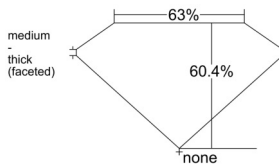

GIA®

FACSIMILE

GIA REPORT 6535494590

Verify this report at GIA.edu

GIA NATURAL DIAMOND DOSSIER®

September 22, 2025
GIA Report Number 6535494590
Shape and Cutting Style ..... Pear Brilliant
Measurements ..... 8.42 x 5.21 x 3.15 mm

GRADING RESULTS

Carat Weight ..... 0.80 carat
Color Grade ..... E
Clarity Grade VVS2

ADDITIONAL GRADING INFORMATION

Polish ..... Excellent
Symmetry ..... Very Good
Fluorescence ..... Medium Blue
Clarity Characteristics ..... Pinpoint, Cloud
Inscription(s): GIA 6535494590

PROPORTIONS

Profile not to actual proportions

GRADING SCALES

GIA COLOR SCALE		GIA CLARITY SCALE			
COLORLESS	D	VERY VERY SLIGHTLY INCLUDED	FLAWLESS		
	E		INTERNALLY FLAWLESS		
	F	VERY SLIGHTLY INCLUDED	VVS₁		
	G		VVS₂		
	H		VS₁		
	NEAR COLORLESS	I	SLIGHTLY INCLUDED	VS₂	
		J		SI₁	
		FAINT	K	INCLUDED	SI₂
			L		I₁
			M		I₂
VERT LIGHT	N	LIGHT	I₃		
	O				
	P				
	Q				
	R