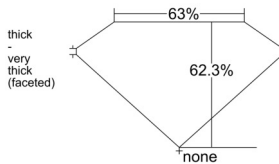

GIA®

FACSIMILE

GIA REPORT 6535505371

Verify this report at GIA.edu

GIA NATURAL DIAMOND DOSSIER®

September 25, 2025
GIA Report Number 6535505371
Shape and Cutting Style ..... Pear Brilliant
Measurements ..... 5.97 x 3.85 x 2.40 mm

GRADING RESULTS

Carat Weight ..... 0.32 carat
Color Grade ..... D
Clarity Grade VS1

ADDITIONAL GRADING INFORMATION

Polish ..... Very Good
Symmetry ..... Very Good
Fluorescence ..... None
Clarity Characteristics ..... Crystal
Inscription(s): GIA 6535505371

PROPORTIONS

Profile not to actual proportions

GRADING SCALES

GIA COLOR SCALE		GIA CLARITY SCALE			
COLORLESS	D	VERY VERY SLIGHTLY INCLUDED	FLAWLESS		
	E		INTERNALLY FLAWLESS		
	F	VERY SLIGHTLY INCLUDED	VS₁		
	G		VS₂		
	H		VS₁		
	NEAR COLORLESS	I	SLIGHTLY INCLUDED	SI₁	
		J		SI₂	
		FAINT	K	INCLUDED	I₁
			L		I₂
			M		I₃
VERT LIGHT	N				
	O				
	P				
	Q				
	R				
LIGHT	S				
	T				
	U				
	V				
	W				
	X				
	Y				
	Z