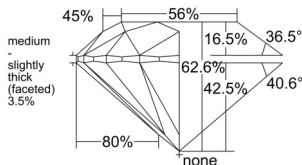

GIA®

FACSIMILE

GIA REPORT 6535507840

Verify this report at GIA.edu

GIA NATURAL DIAMOND DOSSIER®

September 23, 2025
GIA Report Number 6535507840
Shape and Cutting Style ..... Round Brilliant
Measurements ..... 5.40 - 5.42 x 3.39 mm

GRADING RESULTS

Carat Weight ..... 0.61 carat
Color Grade ..... G
Clarity Grade VS1
Cut Grade ..... Excellent

ADDITIONAL GRADING INFORMATION

Polish ..... Excellent
Symmetry ..... Excellent
Fluorescence ..... None
Clarity Characteristics ..... Feather
Inscription(s): GIA 6535507840

PROPORTIONS

Profile to actual proportions