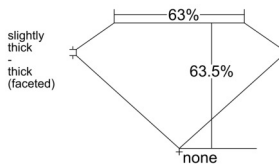

GIA®

FACSIMILE

GIA REPORT 6535508834

Verify this report at GIA.edu

GIA NATURAL DIAMOND DOSSIER®

September 23, 2025
GIA Report Number 6535508834
Shape and Cutting Style ..... Oval Brilliant
Measurements ..... 6.92 x 5.05 x 3.21 mm

GRADING RESULTS

Carat Weight ..... 0.72 carat
Color Grade ..... G
Clarity Grade VS1

ADDITIONAL GRADING INFORMATION

Polish ..... Excellent
Symmetry ..... Excellent
Fluorescence ..... Medium Blue
Clarity Characteristics ..... Cloud, Pinpoint, Needle
Inscription(s): GIA 6535508834

PROPORTIONS

Profile not to actual proportions

GRADING SCALES

GIA COLOR SCALE		GIA CLARITY SCALE	
COLORLESS	D	VERY VERY SLIGHTLY INCLUDED	FLAWLESS
	E		INTERNALLY FLAWLESS
	F		VVS₁
	G		VVS₂
	H		VS₁
	I		VS₂
	J		SI₁
	K		SI₂
	L		I₁
	M		I₂
NEAR COLORLESS	N	SLIGHTLY INCLUDED	I₃
	O		
	P		
	Q		
FAINT	R	INCLUDED	
	S		
	T		
	U		
VERY LIGHT	V		
	W		
	X		
	Y		
LIGHT	Z