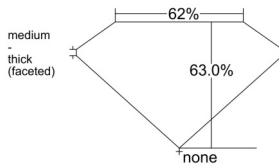

GIA®

FACSIMILE

GIA REPORT 6535518934

Verify this report at GIA.edu

GIA NATURAL DIAMOND DOSSIER®

September 23, 2025
GIA Report Number 6535518934
Shape and Cutting Style ..... Pear Brilliant
Measurements ..... 6.84 x 4.55 x 2.87 mm

GRADING RESULTS

Carat Weight ..... 0.54 carat
Color Grade ..... D
Clarity Grade VS2

ADDITIONAL GRADING INFORMATION

Polish ..... Excellent
Symmetry ..... Very Good
Fluorescence ..... None
Clarity Characteristics ..... Cloud, Crystal, Feather
Inscription(s): GIA 6535518934

PROPORTIONS

Profile not to actual proportions

GRADING SCALES

GIA COLOR SCALE		GIA CLARITY SCALE			
COLORLESS	D	VERY VERY SLIGHTLY INCLUDED	FLAWLESS		
	E		INTERNALLY FLAWLESS		
	F		VVS₁		
	NEAR COLORLESS	G	VVS₂		
		H	VERY SLIGHTLY INCLUDED	VS₁	
		I		VS₂	
		FAINT	J	SLIGHTLY INCLUDED	SI₁
			K		SI₂
	L		INCLUDED		I₁
	M			I₂	
VERT LIGHT	N		INCLUDED	I₃	
	O				
	P				
	Q				
	R				
LIGHT	S				
	T				
	U				
	V				
	Z