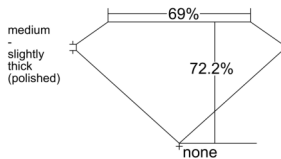

GIA®

FACSIMILE

GIA REPORT 6535523353

Verify this report at GIA.edu

GIA NATURAL DIAMOND DOSSIER®

September 23, 2025
GIA Report Number 6535523353
Shape and Cutting Style ..... **Square Modified Brilliant**
Measurements ..... 3.83 x 3.82 x 2.76 mm

GRADING RESULTS

Carat Weight ..... 0.34 carat
Color Grade ..... D
Clarity Grade VVS1

ADDITIONAL GRADING INFORMATION

Polish ..... Excellent
Symmetry ..... Very Good
Fluorescence ..... None
Clarity Characteristics ..... Pinpoint, Feather
Inscription(s): GIA 6535523353

PROPORTIONS

Profile not to actual proportions

GRADING SCALES

GIA COLOR SCALE		GIA CLARITY SCALE	
COLORLESS	D	VERY VERY SLIGHTLY INCLUDED	FLAWLESS
	E		INTERNALLY FLAWLESS
	F		VVS₁
	G		VVS₂
	H		VS₁
	I		VS₂
	J		SI₁
	K		SI₂
	L		I₁
	M		I₂
NEAR COLORLESS	N	SLIGHTLY INCLUDED	I₃
	O		
	P		
	Q		
FAINT	R	INCLUDED	
	S		
	T		
	U		
VERT LIGHT	V	INCLUDED	
	W		
	X		
	Y		
LIGHT	Z