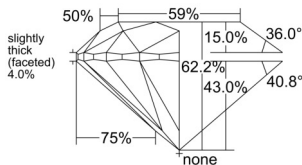

GIA®

FACSIMILE

GIA REPORT 6535526128

Verify this report at GIA.edu

GIA NATURAL DIAMOND DOSSIER®

September 24, 2025
GIA Report Number 6535526128
Shape and Cutting Style ..... Round Brilliant
Measurements ..... 5.22 - 5.26 x 3.26 mm

GRADING RESULTS

Carat Weight ..... 0.56 carat
Color Grade ..... H
Clarity Grade VS1
Cut Grade ..... Excellent

ADDITIONAL GRADING INFORMATION

Polish ..... Excellent
Symmetry ..... Excellent
Fluorescence ..... None
Clarity Characteristics ..... Cloud, Crystal, Needle, Pinpoint
Inscription(s): GIA 6535526128

PROPORTIONS

Profile to actual proportions