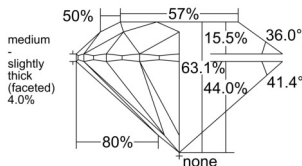

GIA®

FACSIMILE

GIA REPORT 6535538143

Verify this report at GIA.edu

GIA NATURAL DIAMOND DOSSIER®

September 29, 2025
GIA Report Number 6535538143
Shape and Cutting Style ..... Round Brilliant
Measurements ..... 4.67 - 4.70 x 2.96 mm

GRADING RESULTS

Carat Weight ..... 0.40 carat
Color Grade ..... D
Clarity Grade VVS1
Cut Grade ..... Very Good

ADDITIONAL GRADING INFORMATION

Polish ..... Excellent
Symmetry ..... Excellent
Fluorescence ..... None
Clarity Characteristics ..... Internal Graining
Inscription(s): GIA 6535538143

PROPORTIONS

GRADING SCALES

GIA COLOR SCALE

COLORLESS	D
	E
	F
	G
	H
	I
	J
NEAR COLORLESS	K
	L
FAIN	M
	N
	O
	P
VERY LIGHT	Q
	R
	S
	T
	U
	V
	W
	X
	Y
LIGHT	Z

GIA CLARITY SCALE

FLAWLESS	INTERNAL FLAWLESS	
		EXCELLENT
VERY VERY SLIGHTLY INCLUDED	VVS₁	VERY GOOD
VERY SLIGHTLY INCLUDED	VVS₂	
SLIGHTLY INCLUDED	VS₁	GOOD
	VS₂	
INCLUDED	SI₁	FAIR
	SI₂	
INCLUDED	I₁	POOR
	I₂	
	I₃