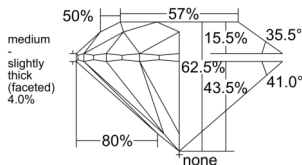

GIA®

FACSIMILE

GIA REPORT 6535538600

Verify this report at GIA.edu

GIA NATURAL DIAMOND DOSSIER®

September 25, 2025
GIA Report Number 6535538600
Shape and Cutting Style ..... Round Brilliant
Measurements ..... 5.37 - 5.40 x 3.36 mm

GRADING RESULTS

Carat Weight ..... 0.60 carat
Color Grade L
Clarity Grade VS1
Cut Grade ..... Excellent

ADDITIONAL GRADING INFORMATION

Polish ..... Excellent
Symmetry ..... Excellent
Fluorescence ..... Medium Blue
Clarity Characteristics ..... Cloud, Pinpoint
Inscription(s): GIA 6535538600

PROPORTIONS

GRADING SCALES

GIA COLOR SCALE

COLOURLESS	D
	E
	F
	G
	H
	I
	J
NEAR COLOURLESS	K
	L
FAIN	M
	N
	O
	P
	Q
VERY LIGHT	R
	S
	T
	U
	V
	W
	X
	Y
LIGHT	Z

GIA CLARITY SCALE

FLAWLESS	INTERNAL FLAWLESS	
		FLAWLESS
VERY VERY SLIGHTLY INCLUDED	VVS₁	
	VVS₂	
VERY SLIGHTLY INCLUDED	VS₁	
	VS₂	
SLIGHTLY INCLUDED	SI₁	
	SI₂	
INCLUDED	I₁	
	I₂	
	I₃	

GIA CUT SCALE

EXCELLENT
VERY GOOD
GOOD
FAIR
POOR