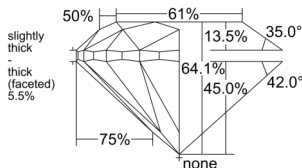

GIA®

FACSIMILE

GIA REPORT 6535538921

Verify this report at GIA.edu

GIA NATURAL DIAMOND DOSSIER®

October 10, 2025
GIA Report Number 6535538921
Shape and Cutting Style ..... Round Brilliant
Measurements ..... 5.52 - 5.58 x 3.56 mm

GRADING RESULTS

Carat Weight ..... 0.70 carat
Color Grade I
Clarity Grade VS2
Cut Grade ..... Very Good

ADDITIONAL GRADING INFORMATION

Polish ..... Excellent
Symmetry ..... Very Good
Fluorescence ..... None
Clarity Characteristics..... Cloud, Crystal
Inscription(s): GIA 6535538921

PROPORTIONS

Profile to actual proportions