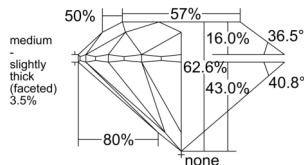

GIA®

FACSIMILE

GIA NATURAL DIAMOND DOSSIER®

October 13, 2025
GIA Report Number 6535541189
Shape and Cutting Style ..... Round Brilliant
Measurements ..... 5.23 - 5.27 x 3.29 mm

GRADING RESULTS

Carat Weight ..... 0.56 carat
Color Grade ..... H
Clarity Grade VVS1
Cut Grade ..... Excellent

ADDITIONAL GRADING INFORMATION

Polish ..... Excellent
Symmetry ..... Excellent
Fluorescence ..... None
Clarity Characteristics ..... Cloud, Pinpoint
Inscription(s): GIA 6535541189

GIA REPORT 6535541189

Verify this report at GIA.edu

PROPORTIONS

Profile to actual proportions