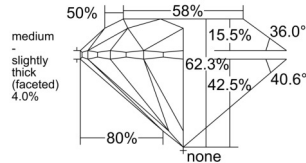

GIA®

FACSIMILE

GIA REPORT 6535550555

Verify this report at GIA.edu

GIA NATURAL DIAMOND DOSSIER®

September 25, 2025
GIA Report Number 6535550555
Shape and Cutting Style ..... Round Brilliant
Measurements ..... 5.33 - 5.37 x 3.34 mm

GRADING RESULTS

Carat Weight ..... 0.60 carat
Color Grade ..... H
Clarity Grade VS1
Cut Grade ..... Excellent

ADDITIONAL GRADING INFORMATION

Polish ..... Excellent
Symmetry ..... Excellent
Fluorescence ..... Faint
Clarity Characteristics ..... Cloud
Inscription(s): GIA 6535550555

PROPORTIONS

GRADING SCALES

GIA COLOR SCALE	GIA CLARITY SCALE	GIA CUT SCALE	
D	FLAWLESS	EXCELLENT	
E	INTERNALLY FLAWLESS		
F		VVS₁	VERY GOOD
G	VVS₂		
H	VS₁	GOOD	
I	VS₂		
J	SI₁	FAIR	
K	SI₂		
L	I₁	POOR	
M			
N			
O	I₂		
P			
Q			
R	I₃		
S			
T			
U			
V			
W			
X			
Y			
Z