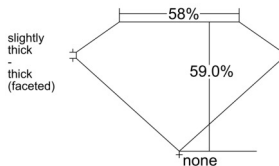

GIA®

FACSIMILE

GIA REPORT 6535562355

Verify this report at GIA.edu

GIA NATURAL DIAMOND DOSSIER®

September 27, 2025
GIA Report Number 6535562355
Shape and Cutting Style ..... Heart Brilliant
Measurements ..... 5.88 x 6.77 x 4.00 mm

GRADING RESULTS

Carat Weight ..... 0.91 carat
Color Grade ..... G
Clarity Grade VVS2

ADDITIONAL GRADING INFORMATION

Polish ..... Excellent
Symmetry ..... Excellent
Fluorescence ..... Faint
Clarity Characteristics ..... Cloud
Inscription(s): GIA 6535562355

PROPORTIONS

Profile not to actual proportions

GRADING SCALES

GIA COLOR SCALE		GIA CLARITY SCALE	
COLORLESS	D	VERY VERY SLIGHTLY INCLUDED	FLAWLESS
	E		INTERNALLY FLAWLESS
	F		VVS₁
	G		VVS₂
	H		VS₁
	I		VS₂
	J		SI₁
	K		SI₂
	L		I₁
	M		I₂
NEAR COLORLESS	N	SLIGHTLY INCLUDED	I₃
	O		
	P		
	Q		
FAINT	R		
	S		
	T		
	U		
VERT LIGHT	V		
	W		
	X		
	Y		
LIGHT	Z