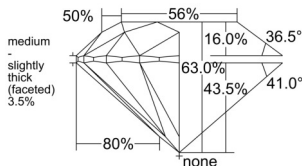

GIA®

FACSIMILE

GIA REPORT 6535568236

Verify this report at GIA.edu

GIA NATURAL DIAMOND DOSSIER®

October 15, 2025
GIA Report Number 6535568236
Shape and Cutting Style ..... Round Brilliant
Measurements ..... 5.38 - 5.41 x 3.40 mm

GRADING RESULTS

Carat Weight ..... 0.61 carat
Color Grade ..... K
Clarity Grade SI2
Cut Grade ..... Excellent

ADDITIONAL GRADING INFORMATION

Polish ..... Excellent
Symmetry ..... Excellent
Fluorescence ..... Faint
Clarity Characteristics ..... Crystal
Inscription(s): GIA 6535568236

PROPORTIONS

Profile to actual proportions

GRADING SCALES

GIA COLOR SCALE

COLORLESS	D
	E
	F
	G
	H
	I
	J
NEAR COLORLESS	K
	L
FAIN	M
	N
	O
	P
VERY LIGHT	Q
	R
	S
	T
	U
	V
	W
	X
	Y
LIGHT	Z

GIA CLARITY SCALE

FLAWLESS	VERY VERY SLIGHTLY INCLUDED	VS₁	VS₂	VS₁	SI₁	SI₂	I₁	I₂	I₃	
										INTERNALLY FLAWLESS

GIA CUT SCALE

EXCELLENT
VERY GOOD
GOOD
FAIR
POOR