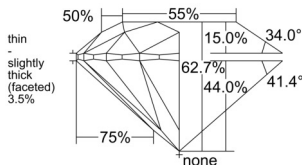

GIA®

FACSIMILE

GIA REPORT 6535572465

Verify this report at GIA.edu

GIA NATURAL DIAMOND DOSSIER®

September 30, 2025
GIA Report Number 6535572465
Shape and Cutting Style ..... Round Brilliant
Measurements ..... 5.66 - 5.70 x 3.56 mm

GRADING RESULTS

Carat Weight ..... 0.70 carat
Color Grade ..... D
Clarity Grade S11
Cut Grade ..... Excellent

ADDITIONAL GRADING INFORMATION

Polish ..... Excellent
Symmetry ..... Excellent
Fluorescence ..... Medium Blue
Clarity Characteristics ..... Cloud, Crystal
Inscription(s): GIA 6535572465

PROPORTIONS

GRADING SCALES

GIA COLOR SCALE

COLOREDNESS	D
	E
	F
	G
	H
	I
	J
NEAR COLORLESS	K
	L
FADING	M
	N
	O
	P
VERY LIGHT	Q
	R
	S
	T
	U
	V
	W
	X
	Y
LIGHT	Z

GIA CLARITY SCALE

VERY VERY SLIGHTLY INCLUDED	FLAWLESS
	INTERNALLY FLAWLESS
VERY SLIGHTLY INCLUDED	VVS₁
	VVS₂
SLIGHTLY INCLUDED	VS₁
	VS₂
INCLUDED	S1₁
	S1₂
	I₁
	I₂
	I₃

GIA CUT SCALE

EXCELLENT
VERY GOOD
GOOD
FAIR
POOR