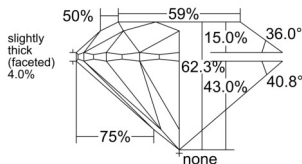

GIA®

FACSIMILE

GIA REPORT 6535578960

Verify this report at GIA.edu

GIA NATURAL DIAMOND DOSSIER®

September 27, 2025
GIA Report Number 6535578960
Shape and Cutting Style ..... Round Brilliant
Measurements ..... 5.61 - 5.66 x 3.51 mm

GRADING RESULTS

Carat Weight ..... 0.70 carat
Color Grade ..... E
Clarity Grade S11
Cut Grade ..... Excellent

ADDITIONAL GRADING INFORMATION

Polish ..... Excellent
Symmetry ..... Excellent
Fluorescence ..... None
Clarity Characteristics ..... Feather, Crystal, Needle
Inscription(s): GIA 6535578960

PROPORTIONS

Profile to actual proportions

GRADING SCALES

GIA COLOR SCALE	GIA CLARITY SCALE	GIA CUT SCALE	
D	FLAWLESS	EXCELLENT	
E	INTERNALLY FLAWLESS		
F		VVS₁	VERY GOOD
G	VVS₂		
H	VS₁	GOOD	
I	VS₂		
J	S1₁	FAIR	
K	S1₂		
L	I₁	POOR	
M	I₂		
N	I₃		
O			
P			
Q			
R			
S			
T			
U			
V			
W			
X			
Y			
Z