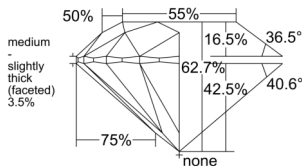

GIA®

FACSIMILE

GIA REPORT 6535590876

Verify this report at GIA.edu

GIA NATURAL DIAMOND DOSSIER®

October 01, 2025
GIA Report Number **6535590876**
Shape and Cutting Style ..... **Round Brilliant**
Measurements ..... **4.95 - 4.97 x 3.11 mm**

GRADING RESULTS

Carat Weight ..... **0.47 carat**
Color Grade ..... **H**
Clarity Grade **S11**
Cut Grade ..... **Excellent**

ADDITIONAL GRADING INFORMATION

Polish ..... **Excellent**
Symmetry ..... **Excellent**
Fluorescence ..... **None**
Clarity Characteristics..... **Crystal, Cloud, Feather**
Inscription(s): **GIA 6535590876**

PROPORTIONS

GRADING SCALES

GIA COLOR SCALE

COLOREDNESS	D
	E
	F
	G
	H
	I
	J
NEAR COLORLESS	K
	L
	M
	N
	O
	P
	Q
	R
	S
	T
	U
	V
	W
	X
	Y
	Z

GIA CLARITY SCALE

VERY VERY SLIGHTLY INCLUDED	FLAWLESS
	INTERNALLY FLAWLESS
VERY SLIGHTLY INCLUDED	VVS₁
	VVS₂
SLIGHTLY INCLUDED	VS₁
	VS₂
INCLUDED	I₁
	I₂
	I₃

GIA CUT SCALE

EXCELLENT
VERY GOOD
GOOD
FAIR
POOR