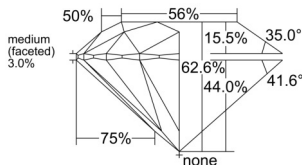

GIA®

FACSIMILE

GIA REPORT 6535594398

Verify this report at GIA.edu

GIA NATURAL DIAMOND DOSSIER®

September 30, 2025
GIA Report Number 6535594398
Shape and Cutting Style ..... Round Brilliant
Measurements ..... 4.75 - 4.77 x 2.98 mm

GRADING RESULTS

Carat Weight ..... 0.41 carat
Color Grade ..... F
Clarity Grade S11
Cut Grade ..... Excellent

ADDITIONAL GRADING INFORMATION

Polish ..... Excellent
Symmetry ..... Excellent
Fluorescence ..... None
Clarity Characteristics ..... Cloud, Crystal
Inscription(s): GIA 6535594398

PROPORTIONS

Profile to actual proportions

GRADING SCALES

GIA COLOR SCALE	GIA CLARITY SCALE	GIA CUT SCALE	
D	FLAWLESS	EXCELLENT	
E	INTERNALLY FLAWLESS		
F		VVS₁	VERY GOOD
G	VVS₂		
H	VS₁	GOOD	
I	VS₂		
J	S1₁	FAIR	
K	S1₂		
L	I₁	POOR	
M	I₂		
N	I₃		
O			
P			
Q			
R			
S			
T			
U			
V			
W			
X			
Y			
Z