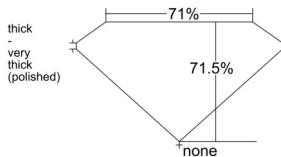

GIA®

FACSIMILE

GIA REPORT 6535601312

Verify this report at GIA.edu

GIA NATURAL DIAMOND DOSSIER®

October 03, 2025
GIA Report Number 6535601312
Shape and Cutting Style ..... **Square Modified Brilliant**
Measurements ..... **4.06 x 3.98 x 2.85 mm**

GRADING RESULTS

Carat Weight ..... **0.40 carat**
Color Grade ..... **H**
Clarity Grade **VS1**

ADDITIONAL GRADING INFORMATION

Polish ..... **Excellent**
Symmetry ..... **Very Good**
Fluorescence ..... **Faint**
Clarity Characteristics ..... **Feather**
Inscription(s): GIA 6535601312

PROPORTIONS

Profile not to actual proportions

GRADING SCALES

GIA COLOR SCALE		GIA CLARITY SCALE		
COLORLESS	D	VERY VERY SLIGHTLY INCLUDED	FLAWLESS	
	E		INTERNALLY FLAWLESS	
	F		VVS₁	
	NEAR COLORLESS	G	VERY SLIGHTLY INCLUDED	VVS₂
		H		VS₁
		I	SLIGHTLY INCLUDED	VS₂
		J		SI₁
		K		SI₂
	FAINT	L	INCLUDED	I₁
		M		I₂
N		I₃		
O				
VERT LIGHT		P		
		Q		
		R		
		S		
LIGHT	T			
	U			
	V			
	W			
	X			
	Y			
	Z