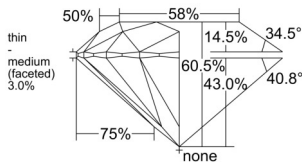

GIA®

FACSIMILE

GIA REPORT 6535645684

Verify this report at GIA.edu

GIA NATURAL DIAMOND DOSSIER®

October 10, 2025
GIA Report Number 6535645684
Shape and Cutting Style ..... Round Brilliant
Measurements ..... 5.24 - 5.27 x 3.18 mm

GRADING RESULTS

Carat Weight ..... 0.53 carat
Color Grade ..... G
Clarity Grade VVS1
Cut Grade ..... Excellent

ADDITIONAL GRADING INFORMATION

Polish ..... Excellent
Symmetry ..... Excellent
Fluorescence ..... None
Clarity Characteristics ..... Pinpoint
Inscription(s): GIA 6535645684

PROPORTIONS

GRADING SCALES

GIA COLOR SCALE	GIA CLARITY SCALE	GIA CUT SCALE	
D	FLAWLESS	EXCELLENT	
E	INTERNALLY FLAWLESS		
F		VVS₁	VERY GOOD
G	VVS₂		
H	VS₁	GOOD	
I	VS₂		
J	SI₁	FAIR	
K	SI₂		
L	I₁	POOR	
M	I₂		
N	I₃		
O			
P			
Q			
R			
S			
T			
U			
V			
W			
X			
Y			
Z