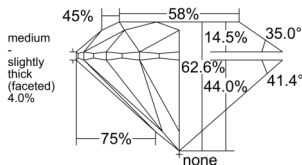

GIA®

FACSIMILE

GIA REPORT 6535653586

Verify this report at GIA.edu

GIA NATURAL DIAMOND DOSSIER®

October 07, 2025
GIA Report Number 6535653586
Shape and Cutting Style ..... Round Brilliant
Measurements ..... 4.75 - 4.78 x 2.99 mm

GRADING RESULTS

Carat Weight ..... 0.41 carat
Color Grade ..... F
Clarity Grade VVS1
Cut Grade ..... Excellent

ADDITIONAL GRADING INFORMATION

Polish ..... Excellent
Symmetry ..... Excellent
Fluorescence ..... Faint
Clarity Characteristics ..... Pinpoint, Feather
Inscription(s): GIA 6535653586

PROPORTIONS

Profile to actual proportions