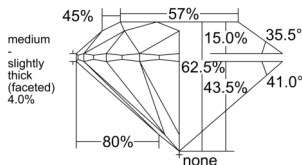

GIA®

FACSIMILE

GIA REPORT 6535653737

Verify this report at GIA.edu

GIA NATURAL DIAMOND DOSSIER®

October 07, 2025
GIA Report Number 6535653737
Shape and Cutting Style ..... Round Brilliant
Measurements ..... 4.31 - 4.34 x 2.70 mm

GRADING RESULTS

Carat Weight ..... 0.31 carat
Color Grade ..... J
Clarity Grade VS1
Cut Grade ..... Excellent

ADDITIONAL GRADING INFORMATION

Polish ..... Excellent
Symmetry ..... Excellent
Fluorescence ..... Strong Blue
Clarity Characteristics ..... Crystal, Pinpoint
Inscription(s): GIA 6535653737

PROPORTIONS

Profile to actual proportions

GRADING SCALES

GIA COLOR SCALE	GIA CLARITY SCALE	GIA CUT SCALE	
COLOURLESS D	FLAWLESS	EXCELLENT	
E	INTERNALLY FLAWLESS		
F		VVS₁	VERY GOOD
G	VVS₂		
H	VS₁	GOOD	
I	VS₂		
J	SI₁	FAIR	
K	SI₂		
L	I₁	POOR	
M	I₂		
N	I₃		
O			
P			
Q			
R			
S			
T			
U			
V			
W			
X			
Y			
Z