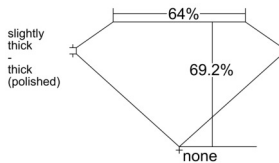

GIA®

FACSIMILE

GIA REPORT 6535654034

Verify this report at GIA.edu

GIA NATURAL DIAMOND DOSSIER®

October 07, 2025
GIA Report Number 6535654034
Shape and Cutting Style ..... Emerald Cut
Measurements ..... 5.66 x 3.57 x 2.47 mm

GRADING RESULTS

Carat Weight ..... 0.50 carat
Color Grade ..... D
Clarity Grade VS1

ADDITIONAL GRADING INFORMATION

Polish ..... Excellent
Symmetry ..... Very Good
Fluorescence ..... None
Clarity Characteristics ..... Crystal, Cloud, Pinpoint
Inscription(s): GIA 6535654034

PROPORTIONS

Profile not to actual proportions

GRADING SCALES

GIA COLOR SCALE		GIA CLARITY SCALE			
COLORLESS	D	VERY VERY SLIGHTLY INCLUDED	FLAWLESS		
	E		INTERNALLY FLAWLESS		
	F		VVS₁		
	NEAR COLORLESS	G	VERY SLIGHTLY INCLUDED	VVS₂	
		H		VS₁	
		FANT	I	SLIGHTLY INCLUDED	VS₂
			J		SI₁
	LIGHT	K	INCLUDED	SI₂	
		L		I₁	
		M	NOT GRADED	I₂	
N		I₃			
O					
P					
Q					
R					
S					
T					
U					
V					
W					
X					
Y					
Z