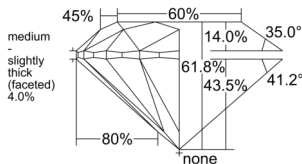

GIA®

FACSIMILE

GIA REPORT 6535683308

Verify this report at GIA.edu

GIA NATURAL DIAMOND DOSSIER®

October 09, 2025
GIA Report Number 6535683308
Shape and Cutting Style ..... Round Brilliant
Measurements ..... 3.94 - 3.96 x 2.44 mm

GRADING RESULTS

Carat Weight ..... 0.23 carat
Color Grade ..... H
Clarity Grade VS1
Cut Grade ..... Excellent

ADDITIONAL GRADING INFORMATION

Polish ..... Excellent
Symmetry ..... Excellent
Fluorescence ..... None
Clarity Characteristics ..... Feather, Cloud, Pinpoint
Inscription(s): GIA 6535683308

PROPORTIONS

Profile to actual proportions